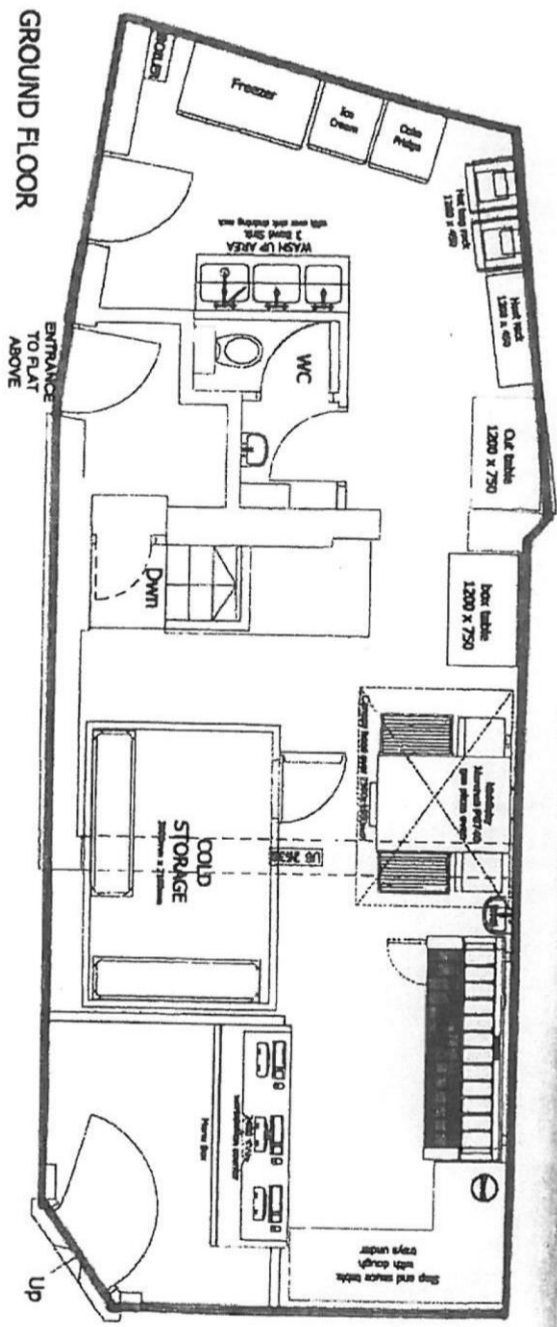

GROUND FLOOR

BASEMENT

MCHAINS COOPER
 Making Great Connections
 10000 10th Ave. S.
 Suite 100
 Minneapolis, MN 55425
 Tel: 612.833.1000
 Fax: 612.833.1001
 www.mchainscooper.com

BUILDING SURVEYING
 Project: [Blank]
 Date: [Blank]
 Scale: [Blank]
 Drawing No: [Blank]

REVISIONS

No.	Description	Date
1	Issue for construction	01/23/90

APPROVED
 [Signature]
 [Title]

Plan 2